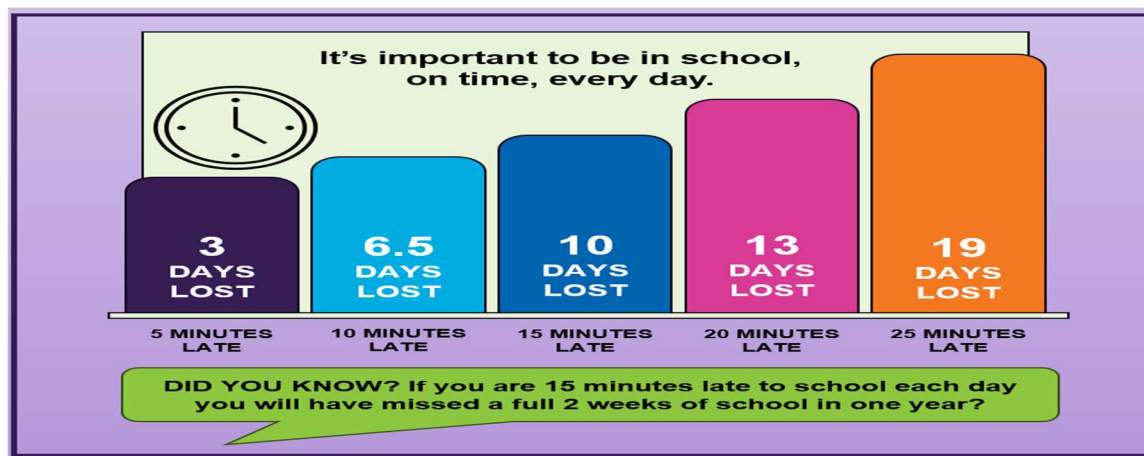

If pupils are late, learning is lost:

Supporting Children’s Right to an Education (Article 28 UNCRC):

School attendance and punctuality is so important there is a legal framework around children’s right to an education. We all need to support them in achieving this. Sadly, on occasions we have had to resort to using the legal framework to make sure children’s right to an education is upheld. Last academic year, across TEACH Trust, legal action has resulted in 88 Fixed Penalty Notices being issued and 35 prosecutions undertaken. The consequences of prosecutions has resulted in a parent being fined £1029 for repeated unauthorised holidays, £1219 for repeated non-school attendance including poor punctuality, a warrant for arrest being issued for failure to appear in court and £1174 for trying to evade legal action through elective home education and lack of medical evidence. We hope that by working with you we can improve on this in this academic year.

Attendance Overview (as of July 2025):

Our schools are performing well and we are immensely proud, however, we remain below our trust-wide target attendance of 97%. **Whilst attendance of 90% might sound high, this is actually equal to half a day of absence every school week, 4 weeks of absence in the academic year and a 1 full year of missed education throughout a pupil’s time at school.**

Teach Trust- Target Attendance: 97%			
School	Attendance Year	School	Attendance Year
Ad Astra Infant School	95%	Haymoor Junior School	95%
Canford Heath Infant School	96%	Canford Heath Junior School	96%

Thank you for your continued support in helping us promote the importance of attendance and punctuality. Working together, we can make a lasting difference in our pupils' futures.

Trust Excellence Aspiration Collaboration Honesty

TEACH Trust Poole

Canford Heath Infant School

canford_heath_infant_school

Canford Heath Junior School

canford_heath_junior_school

Ad Astra Infant School

ad_astra_infant_school

Haymoor Junior School

haymoor_junior_school