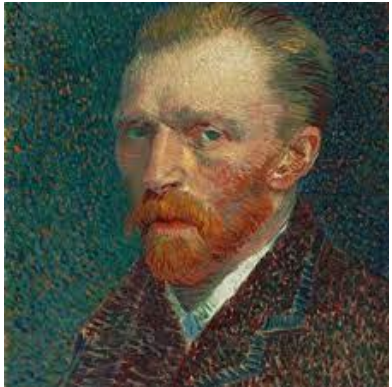

Trees can be split into 2 groups- Deciduous or Evergreen. We can tell the difference by looking at their leaves.

Deciduous trees have leaves that are broad, wide and flat. The leaves feel bumpy as they have raised veins.

Evergreen trees have leaves that are waxy and often look like needles or spikes.

Deciduous leaves

Evergreen leaves

Roots, Shoots and Muddy Boots– Art and Design

Van Gogh is a famous artist who used a thicker paint which showed the brush strokes in his work. One of his most famous pieces is called Sunflowers.

Key Vocabulary

smudge

When you rub or smear something to cover an area using pencils, pastels and charcoals.

blend

When you mix 2 or more colours to create a gentle transition.

brush strokes

When you can see the brush or bristle marks in artwork made by paint.

still life

Artwork which shows objects in real life.

We can look at different artists and talk about the differences in their artwork. Paul Klee and Van Gogh, e.g. brush strokes, colour choices, emotions