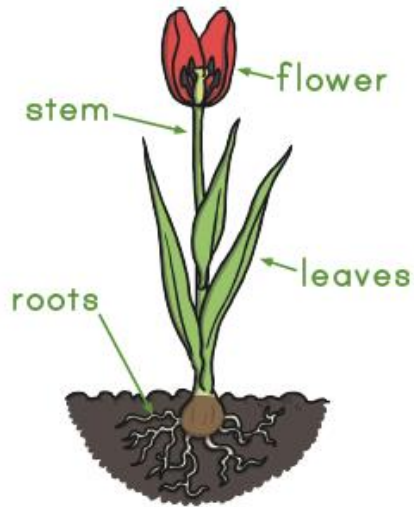

Roots, Shoots and Muddy Boots Key Fact Sheet - Science

We can look at trees or flowers through a magnifying glass to look closer at the different parts.

Parts of a Plant

Key Vocabulary

roots	The part that is hidden under the ground which sucks up water.
bulbs	A bulb is like a giant seed which is planted under the ground.
trunk	A tree trunk is the main woody stem which holds the tree up.
stem	The part that holds up the flower and carries water to the leaves.
deciduous	A tree that loses its leaves in winter.
evergreen	A tree that stays green and keeps its leaves all year

Trees can be split into 2 groups- Deciduous or Evergreen. We can tell the difference by looking at their leaves.

Deciduous trees have leaves that are broad, wide and flat. The leaves feel bumpy as they have raised veins.

Evergreen trees have leaves that are waxy and often look like needles or spikes.

Deciduous leaves

Evergreen leaves

Roots, Shoots and Muddy Boots– Art and Design

Van Gogh is a famous artist who used a thicker paint which showed the brush strokes in his work. One of his most famous pieces is called Sunflowers.

Just like this map. We can create our own maps of our local areas. You could make one of your home and create your symbols and a key to label each room or area!

Key Vocabulary

key	A key tells us what the little symbols show.
symbols	Symbols are little pictures used on a map to show something.
directions	Directions tell us how to get to a different place.
features	Features are important things that are shown on a map.