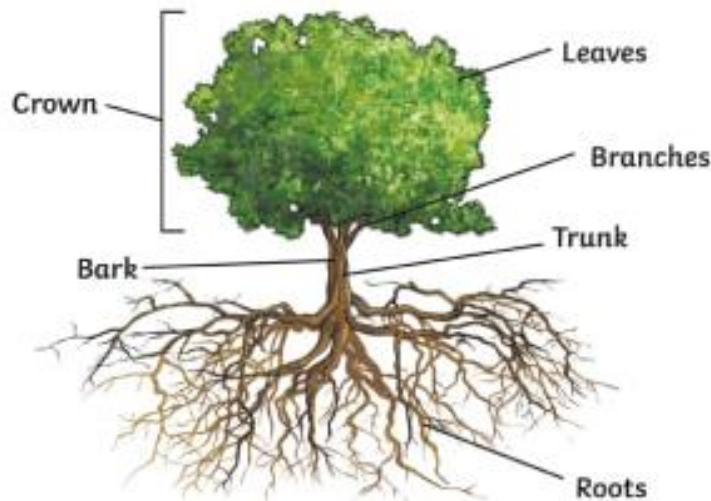

Roots, Shoots and Muddy Boots Key Fact Sheet - Science

We can look at trees or flowers through a magnifying glass to look closer at the different parts.

Parts of a Plant

Key Vocabulary

roots	The part that is hidden under the ground which sucks up water.
bulbs	A bulb is like a giant seed which is planted under the ground.
trunk	A tree trunk is the main woody stem which holds the tree up.
stem	The part that holds up the flower and carries water to the leaves.
deciduous	A tree that loses its leaves in winter.
evergreen	A tree that stays green and keeps its leaves all year

Trees can be split into 2 groups- Deciduous or Evergreen. We can tell the difference by looking at their leaves.

Deciduous trees have leaves that are broad, wide and flat. The leaves feel bumpy as they have raised veins.

Evergreen trees have leaves that are waxy and often look like needles or spikes.

Deciduous leaves

Evergreen leaves

Roots, Shoots and Muddy Boots– Art and Design

Van Gogh is a famous artist who used a thicker paint which showed the brush strokes in his work. One of his most famous pieces is called Sunflowers.